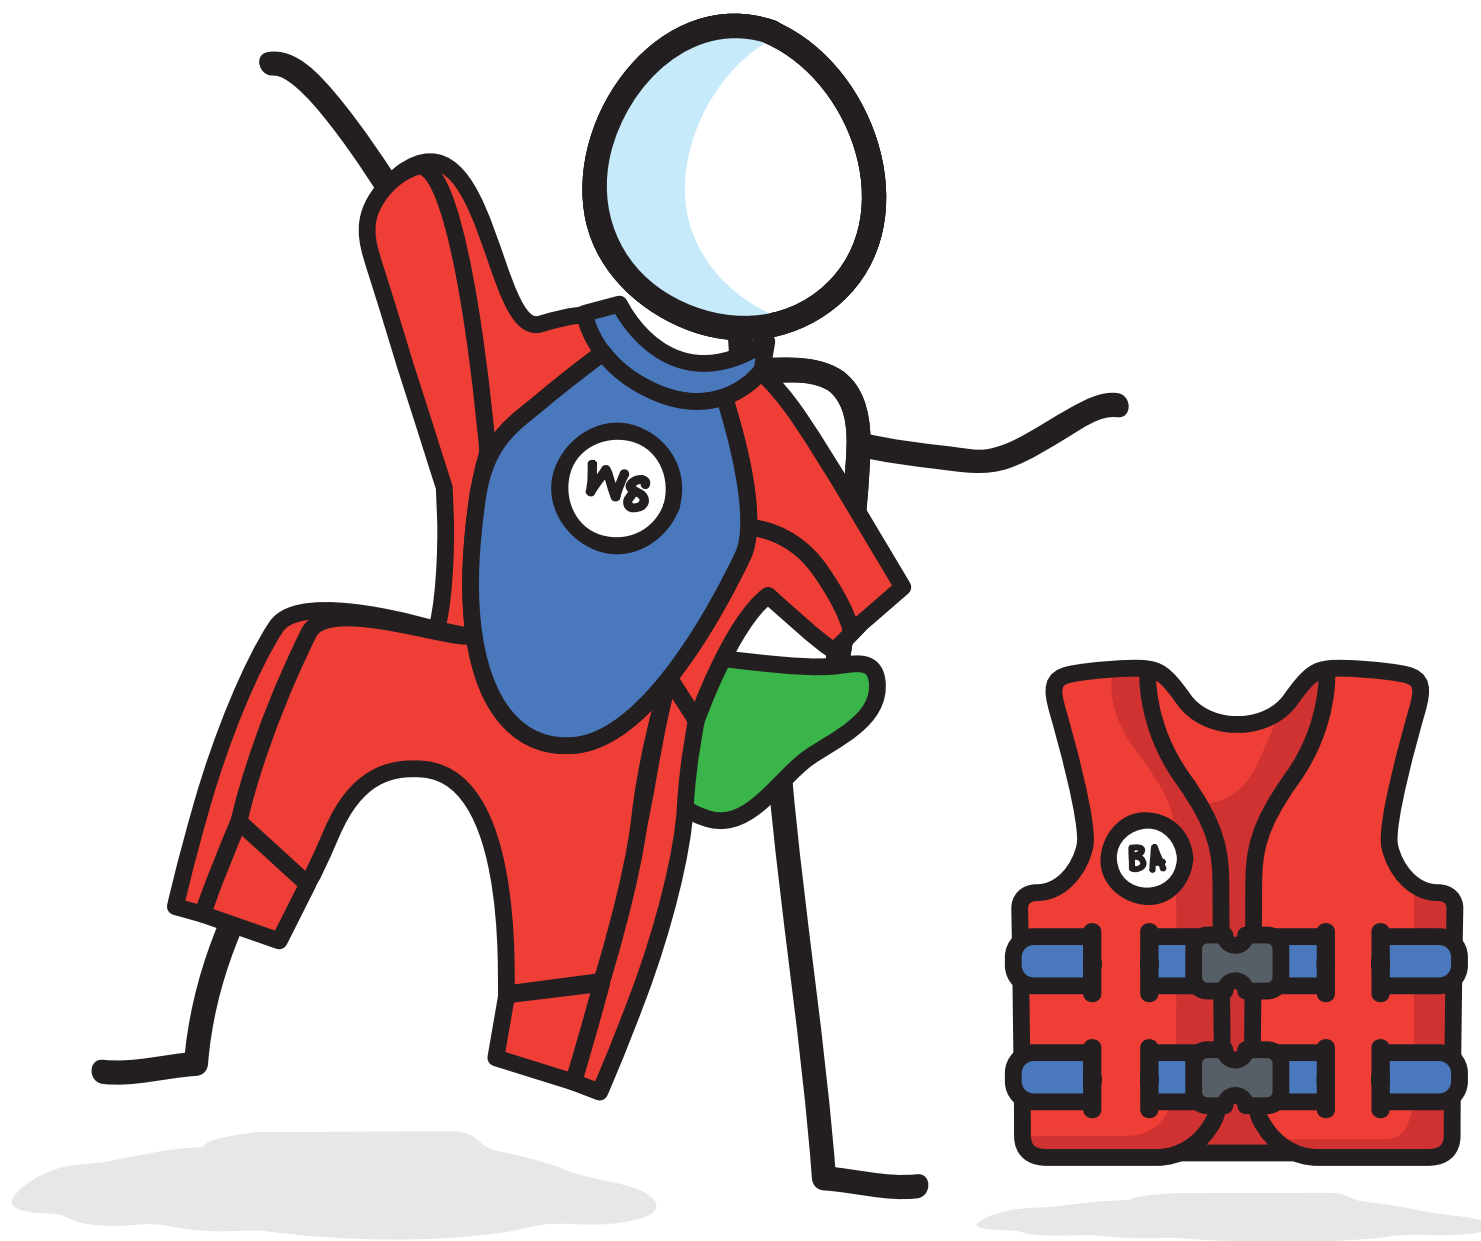

WATER SKI CLUB

WELCOME

MEET THE COACH

GET A WET SUIT

AND BUOYANCY AID

CHANGING ROOMS

PUT THE WETSUIT OVER
YOUR SWIMWEAR

GET CHANGED

**PUT THE BUOYANCY AID
OVER YOUR WETSUIT**

NEARLY READY

YAY YOU ARE READY

WELL DONE

SIT ON THE GROUND
AND HOLD THE HANDLE

LAND LESSON

HAND SIGNALS

I WILL LISTEN

KNEES BENT ARMS STRAIGHT

SKI BEHIND THE BOAT

SKI BEHIND THE BOAT

~ HAVE FUN